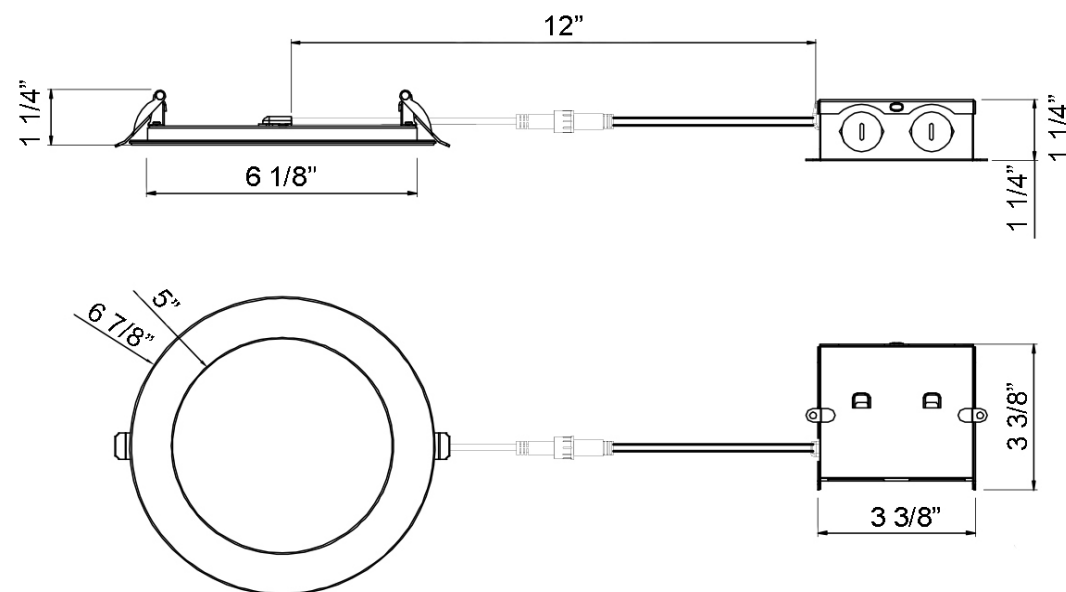

2 HOUR FIRE RATING
 Tested to comply with UL 263,
 ASTM E119 & CAN ULC S101

FEATURES & BENEFITS

- 2 Hour Fire Rated** without additional housing or hardware
- Type IC & Air-Tight** Rated - No Housing Required
- Heat Resistant Steel Casing** provides up to 2 Hour Fire Protection
- Heavy Duty Steel Spring** Clips for easy installation
- 1 1/4" Spring Height** for installations on 2 x 5/8" drywall
- Plenum Rated Cable** for Commercial Installations
- 1/2" Thin** - Install Directly Under Ceiling Joists
- Driver Inside Connection Box** - No Junction Box Needed
- 5 CCT** User Selectable Light Colors
- CRI 90+** for True Color Rendering

SPECIFICATION	
Applications	Multi-Family Residential, Basements & Commercial
Energy Used	15 W
Color Temperature (K)	2700 - 3000 - 3500 - 4000 - 5000
Light Output (lm)	960 - 1030 - 1080 - 1100 - 1050
Halogen Equivalent	90 W
Beam Angle	110°
CRI	90+
Driver Input	120V AC 50/60 Hz
Dimming	TRIAC Dimmers 10% - 100%
Junction Box Volume	9.69 cubic inches / Max 5 No 12 AWG or 8 No 14 AWG
Approved Location	Insulated Ceiling & Damp Locations
Cable	FT6 / CMP Plenum Rated
Air Tight & Type IC	Yes
Ambient Temperature	-4°F (-20°C) to +104°F (+40°C)
Projected Life	70% Light Output at 50,000 Hours
Certification	cETLus
Fire Rating	UL 263-2011(R2022), STM E119-20 & CAN/ULC-S101-14
Warranty	3 Year

DIMENSIONS ID 6 1/8" OD 6 7/8" **Cut Out 6 1/4"**
 Fixture Thickness: 1/2"

120V Triac Dimmable Driver Included

ACCESSORIES

Sold Separately

[13" Mounting Plate Flat model # MP6-2](#)

[26" Flat Rough-In Plates model # RIP6](#)

[Flanged Plate with Hanger Bars - model # FRP6](#)

[Jumper Cable 10 ft. 5 CCT Model # FR-JC-5CCT-10](#)

[Goof Ring White OD 7 5/8" model # GR6](#)

ORDERING GUIDE

	CCT	Trim
FR-LED-6-S15W-5CCT-PL-WH	5CCT	White
5CCT: 2700 - 3000 - 3500 - 4000 - 5000K		