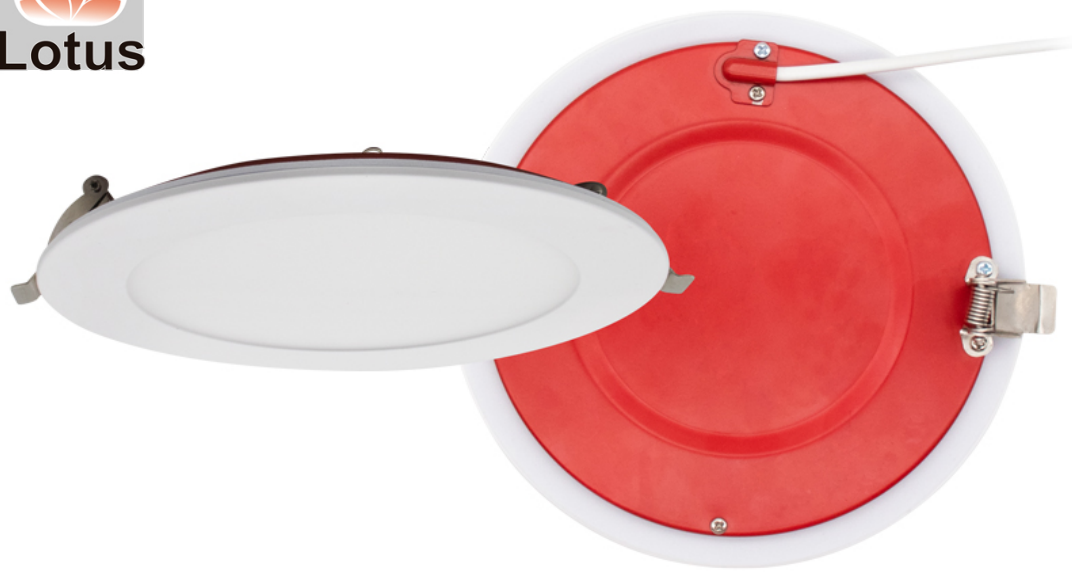

FR-LED-6-S15W-5CCT-PL

6" Round Fire Rated Ultra Slim Recessed LED 5CCT 15W

Project: _____

Location: _____

Qty: _____

Notes: _____

DESCRIPTION

6" Round Fire Rated Ultra Slim Recessed LED 5CCT 15W
 With Integral Driver In Connection Box

2 HOUR FIRE RATING
 Tested to comply with UL 263,
 ASTM E119 & CAN ULC S101

FEATURES & BENEFITS

- 2 Hour Fire Rated** without additional housing or hardware
- Type IC & Air-Tight** Rated - No Housing Required
- Heat Resistant Steel Casing** provides up to 2 Hour Fire Protection
- Heavy Duty Steel Spring** Clips for easy installation
- 1 1/4" Spring Height** for installations on 2 x 5/8" drywall
- Plenum Rated Cable** for Commercial Installations
- 1/2" Thin** - Install Directly Under Ceiling Joists
- Driver Inside Connection Box** - No Junction Box Needed
- 5 CCT** User Selectable Light Colors
- CRI 90+** for True Color Rendering

SPECIFICATION	
Applications	Multi-Family Residential, Basements & Commercial
Energy Used	15 W
Color Temperature (K)	2700 - 3000 - 3500 - 4000 - 5000
Light Output (lm)	960 - 1030 - 1080 - 1100 - 1050
Halogen Equivalent	90 W
Beam Angle	110°
CRI	90+
Driver Input	120V AC 50/60 Hz
Dimming	TRIAC Dimmers 10% - 100%
Junction Box Volume	9.69 cubic inches / Max 5 No 12 AWG or 8 No 14 AWG
Approved Location	Insulated Ceiling & Damp Locations
Cable	FT6 / CMP Plenum Rated
Air Tight & Type IC	Yes
Ambient Temperature	-4°F (-20°C) to +104°F (+40°C)
Projected Life	70% Light Output at 50,000 Hours
Certification	cETLus
Fire Rating	UL 263-2011(R2022), STM E119-20 & CAN/ULC-S101-14
Warranty	3 Year

DIMENSIONS ID 6 1/8" OD 6 7/8" **Cut Out 6 1/4"**
 Fixture Thickness: 1/2"

120V Triac Dimmable Driver Included

ACCESSORIES

Sold Separately

[13" Mounting Plate Flat model # MP6-2](#)

[26" Flat Rough-In Plates model # RIP6](#)