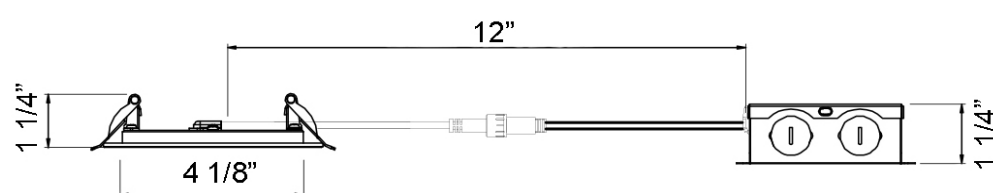

2 HOUR FIRE RATING
Tested to comply with UL 263,
ASTM E119 & CAN ULC S101

FEATURES & BENEFITS

- 2 Hour Fire Rated** without additional housing or hardware
- Type IC & Air-Tight** Rated - No Housing Required
- Heat Resistant Steel Casing** provides up to 2 Hour Fire Protection
- Heavy Duty Steel Spring** Clips for easy installation
- 1 1/4" Spring Height** for installations on 2 x 5/8" drywall
- Plenum Rated Cable** for Commercial Installations
- 1/2" Thin** - Install Directly Under Ceiling Joists
- Driver Inside Connection Box** - No Junction Box Needed
- 5 CCT** User Selectable Light Colors
- CRI 90+** for True Color Rendering

SPECIFICATION	
Applications	Multi-Family Residential, Basements & Commercial
Energy Used	12 W
Color Temperature (K)	2700 - 3000 - 3500 - 4000 - 5000
Light Output (lm)	710 - 770 - 820 - 820 - 800
Halogen Equivalent	75 W
Beam Angle	110°
CRI	90+
Driver Input	120V AC 50/60 Hz
Dimming	TRIAC Dimmers 10% - 100%
Junction Box Volume	9.69 cubic inches / Max 5 No 12 AWG or 8 No 14 AWG
Approved Location	Insulated Ceiling & Damp Locations
Cable	FT6 / CMP Plenum Rated
Air Tight & Type IC	Yes
Ambient Temperature	-4°F (-20°C) to +104°F (+40°C)
Projected Life	70% Light Output at 50,000 Hours
Certification	cETLus
Fire Rating	UL 263-2011(R2022), STM E119-20 & CAN/ULC-S101-14
Warranty	3 Year

DIMENSIONS ID 4 1/8" OD 5" Cut Out 4 1/4"

Fixture Thickness: 1/2"

120V Triac Dimmable Driver Included

ACCESSORIES

Sold Separately

ORDERING GUIDE

	CCT	Trim
FR-LED-4-S12W-5CCT-PL-WH	5CCT	White
5CCT: 2700 - 3000 - 3500 - 4000 - 5000K		