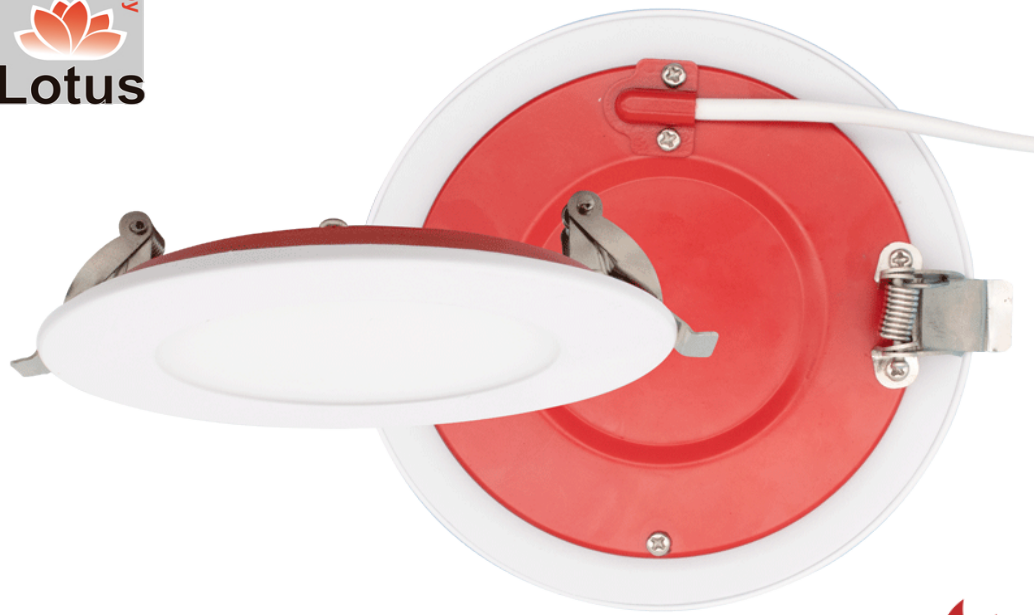

FR-LED-4-S12W-5CCT-PL

4" Round Fire Rated Ultra Slim Recessed LED 5CCT 12W

Project: _____

Location: _____

Qty: _____

Notes: _____

DESCRIPTION

4" Round Fire Rated Ultra Slim Recessed LED 5CCT 12W
With Integral Driver In Connection Box

2 HOUR FIRE RATING
Tested to comply with UL 263,
ASTM E119 & CAN ULC S101

FEATURES & BENEFITS

- 2 Hour Fire Rated** without additional housing or hardware
- Type IC & Air-Tight** Rated - No Housing Required
- Heat Resistant Steel Casing** provides up to 2 Hour Fire Protection
- Heavy Duty Steel Spring** Clips for easy installation
- 1 1/4" Spring Height** for installations on 2 x 5/8" drywall
- Plenum Rated Cable** for Commercial Installations
- 1/2" Thin** - Install Directly Under Ceiling Joists
- Driver Inside Connection Box** - No Junction Box Needed
- 5 CCT** User Selectable Light Colors
- CRI 90+** for True Color Rendering

SPECIFICATION	
Applications	Multi-Family Residential, Basements & Commercial
Energy Used	12 W
Color Temperature (K)	2700 - 3000 - 3500 - 4000 - 5000
Light Output (lm)	710 - 770 - 820 - 820 - 800
Halogen Equivalent	75 W
Beam Angle	110°
CRI	90+
Driver Input	120V AC 50/60 Hz
Dimming	TRIAC Dimmers 10% - 100%
Junction Box Volume	9.69 cubic inches / Max 5 No 12 AWG or 8 No 14 AWG
Approved Location	Insulated Ceiling & Damp Locations
Cable	FT6 / CMP Plenum Rated
Air Tight & Type IC	Yes
Ambient Temperature	-4°F (-20°C) to +104°F (+40°C)
Projected Life	70% Light Output at 50,000 Hours
Certification	cETLus
Fire Rating	UL 263-2011(R2022), STM E119-20 & CAN/ULC-S101-14
Warranty	3 Year

DIMENSIONS ID 4 1/8" OD 5" Cut Out 4 1/4"

Fixture Thickness: 1/2"

120V Triac Dimmable Driver Included

ACCESSORIES

Sold Separately

ORDERING GUIDE

	CCT	Trim
FR-LED-4-S12W-5CCT-PL-WH	5CCT	White
5CCT: 2700 - 3000 - 3500 - 4000 - 5000K		