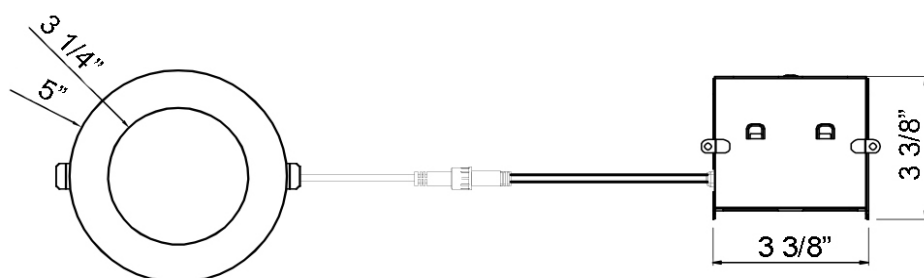

2 HOUR FIRE RATING
Tested to comply with UL 263,
ASTM E119 & CAN ULC S101

FEATURES & BENEFITS

- 2 Hour Fire Rated** without additional housing or hardware
- Type IC & Air-Tight** Rated - No Housing Required
- Heat Resistant Steel Casing** provides up to 2 Hour Fire Protection
- Heavy Duty Steel Spring** Clips for easy installation
- 1 1/4" Spring Height** for installations on 2 x 5/8" drywall
- Plenum Rated Cable** for Commercial Installations
- 1/2" Thin** - Install Directly Under Ceiling Joists
- Driver Inside Connection Box** - No Junction Box Needed
- 5 CCT** User Selectable Light Colors
- CRI 90+** for True Color Rendering

SPECIFICATION	
Applications	Multi-Family Residential, Basements & Commercial
Energy Used	12 W
Color Temperature (K)	2700 - 3000 - 3500 - 4000 - 5000
Light Output (lm)	710 - 770 - 820 - 820 - 800
Halogen Equivalent	75 W
Beam Angle	110°
CRI	90+
Driver Input	120V AC 50/60 Hz
Dimming	TRIAC Dimmers 10% - 100%
Junction Box Volume	9.69 cubic inches / Max 5 No 12 AWG or 8 No 14 AWG
Approved Location	Insulated Ceiling & Damp Locations
Cable	FT6 / CMP Plenum Rated
Air Tight & Type IC	Yes
Ambient Temperature	-4°F (-20°C) to +104°F (+40°C)
Projected Life	70% Light Output at 50,000 Hours
Certification	cETLus
Fire Rating	UL 263-2011(R2022), STM E119-20 & CAN/ULC-S101-14
Warranty	3 Year

DIMENSIONS ID 4 1/8" OD 5" Cut Out 4 1/4"

Fixture Thickness: 1/2"

120V Triac Dimmable Driver Included

ACCESSORIES

Sold Separately

ORDERING GUIDE

	CCT	Trim
FR-LED-4-S12W-5CCT-PL-WH	5CCT	White
5CCT: 2700 - 3000 - 3500 - 4000 - 5000K		