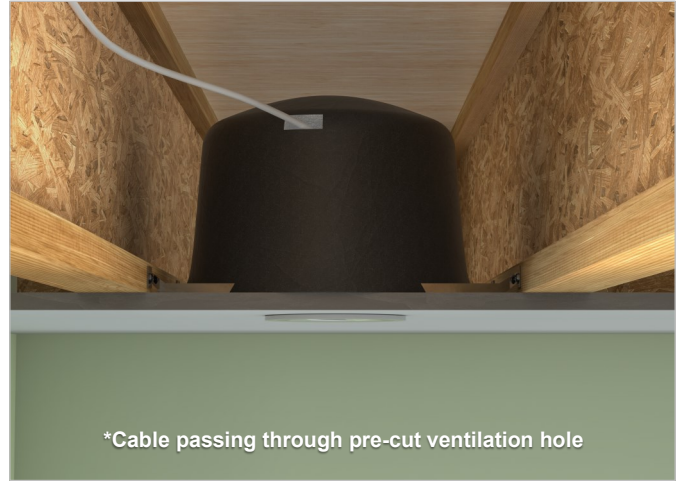

UL Classified for recessed can lights up to 6"

The FF109-300 UL Fire Rated cover is a dome-shaped cover which has been designed to help maintain the integrity of fire rated ceilings for one hour when using recessed light fixtures. The unique design gives the architect, specifier and installer **more freedom in fixture selection** as the covers are suited to a wide range of recessed lights.

Key Benefits

- ⇒ 60 minute protection
- ⇒ **Fits most popular IC rated fixtures**
- ⇒ For use with recessed incandescent, fluorescent or LED light fixtures
- ⇒ Can be used in L500 floor/ceiling assemblies
- ⇒ Lightweight (approx. 1.5 lbs)
- ⇒ **Easy Installation** - can be fitted in seconds - no screws, drilling or additional sealant required
- ⇒ Flexible material enables the cover to be fitted around obstacles or retro-fitted
- ⇒ Enhances the acoustic protection of the ceiling
- ⇒ Maintenance free
- ⇒ **UL Classified**